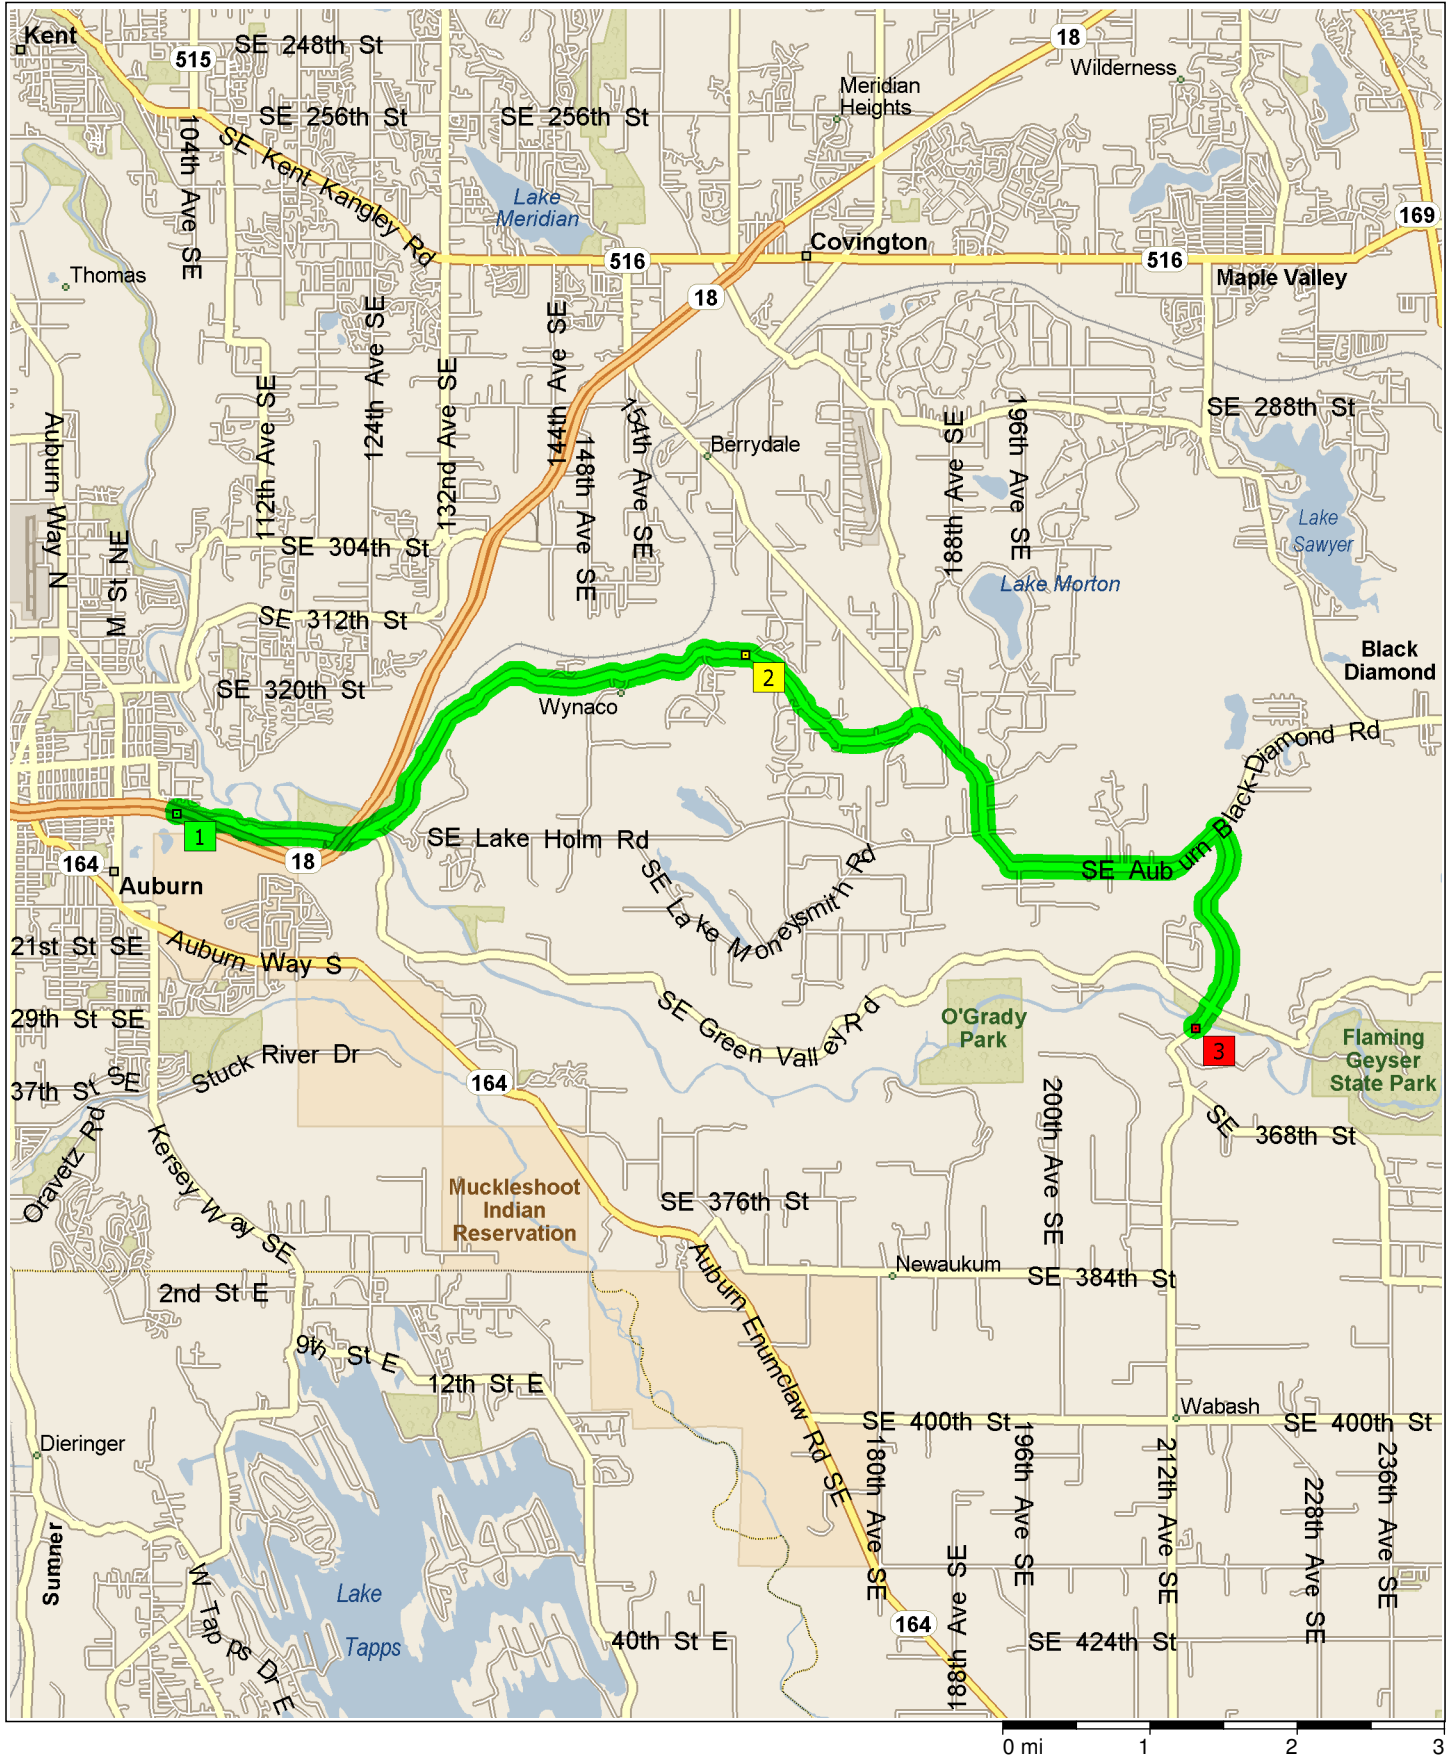

SR-18, Auburn, WA 98002 to 35626 218th Ave SE, Auburn, WA 98092

10.4 miles; 20 minutes

9:00 AM	0.0 mi	1	Depart SR-18, Auburn, WA 98002 on Local road(s) (North) for 54 yds
9:00 AM	0.1 mi		Turn RIGHT (East) onto SE Auburn Black Diamond Rd for 4.3 mi
9:09 AM	4.3 mi		Bear RIGHT (East) onto SE Auburn Black-Diamond Rd [SE Auburn Black Diamond Rd] for 0.3 mi
9:10 AM	4.6 mi	2	At 16538 SE Auburn Black-Diamond Rd, Auburn, WA 98092, stay on SE Auburn Black-Diamond Rd [SE Auburn Black Diamond Rd] (East) for 4.3 mi
9:17 AM	8.9 mi		Turn RIGHT (South-East) onto 218th Ave SE for 1.5 mi
9:20 AM	10.4 mi	3	Arrive 35626 218th Ave SE, Auburn, WA 98092